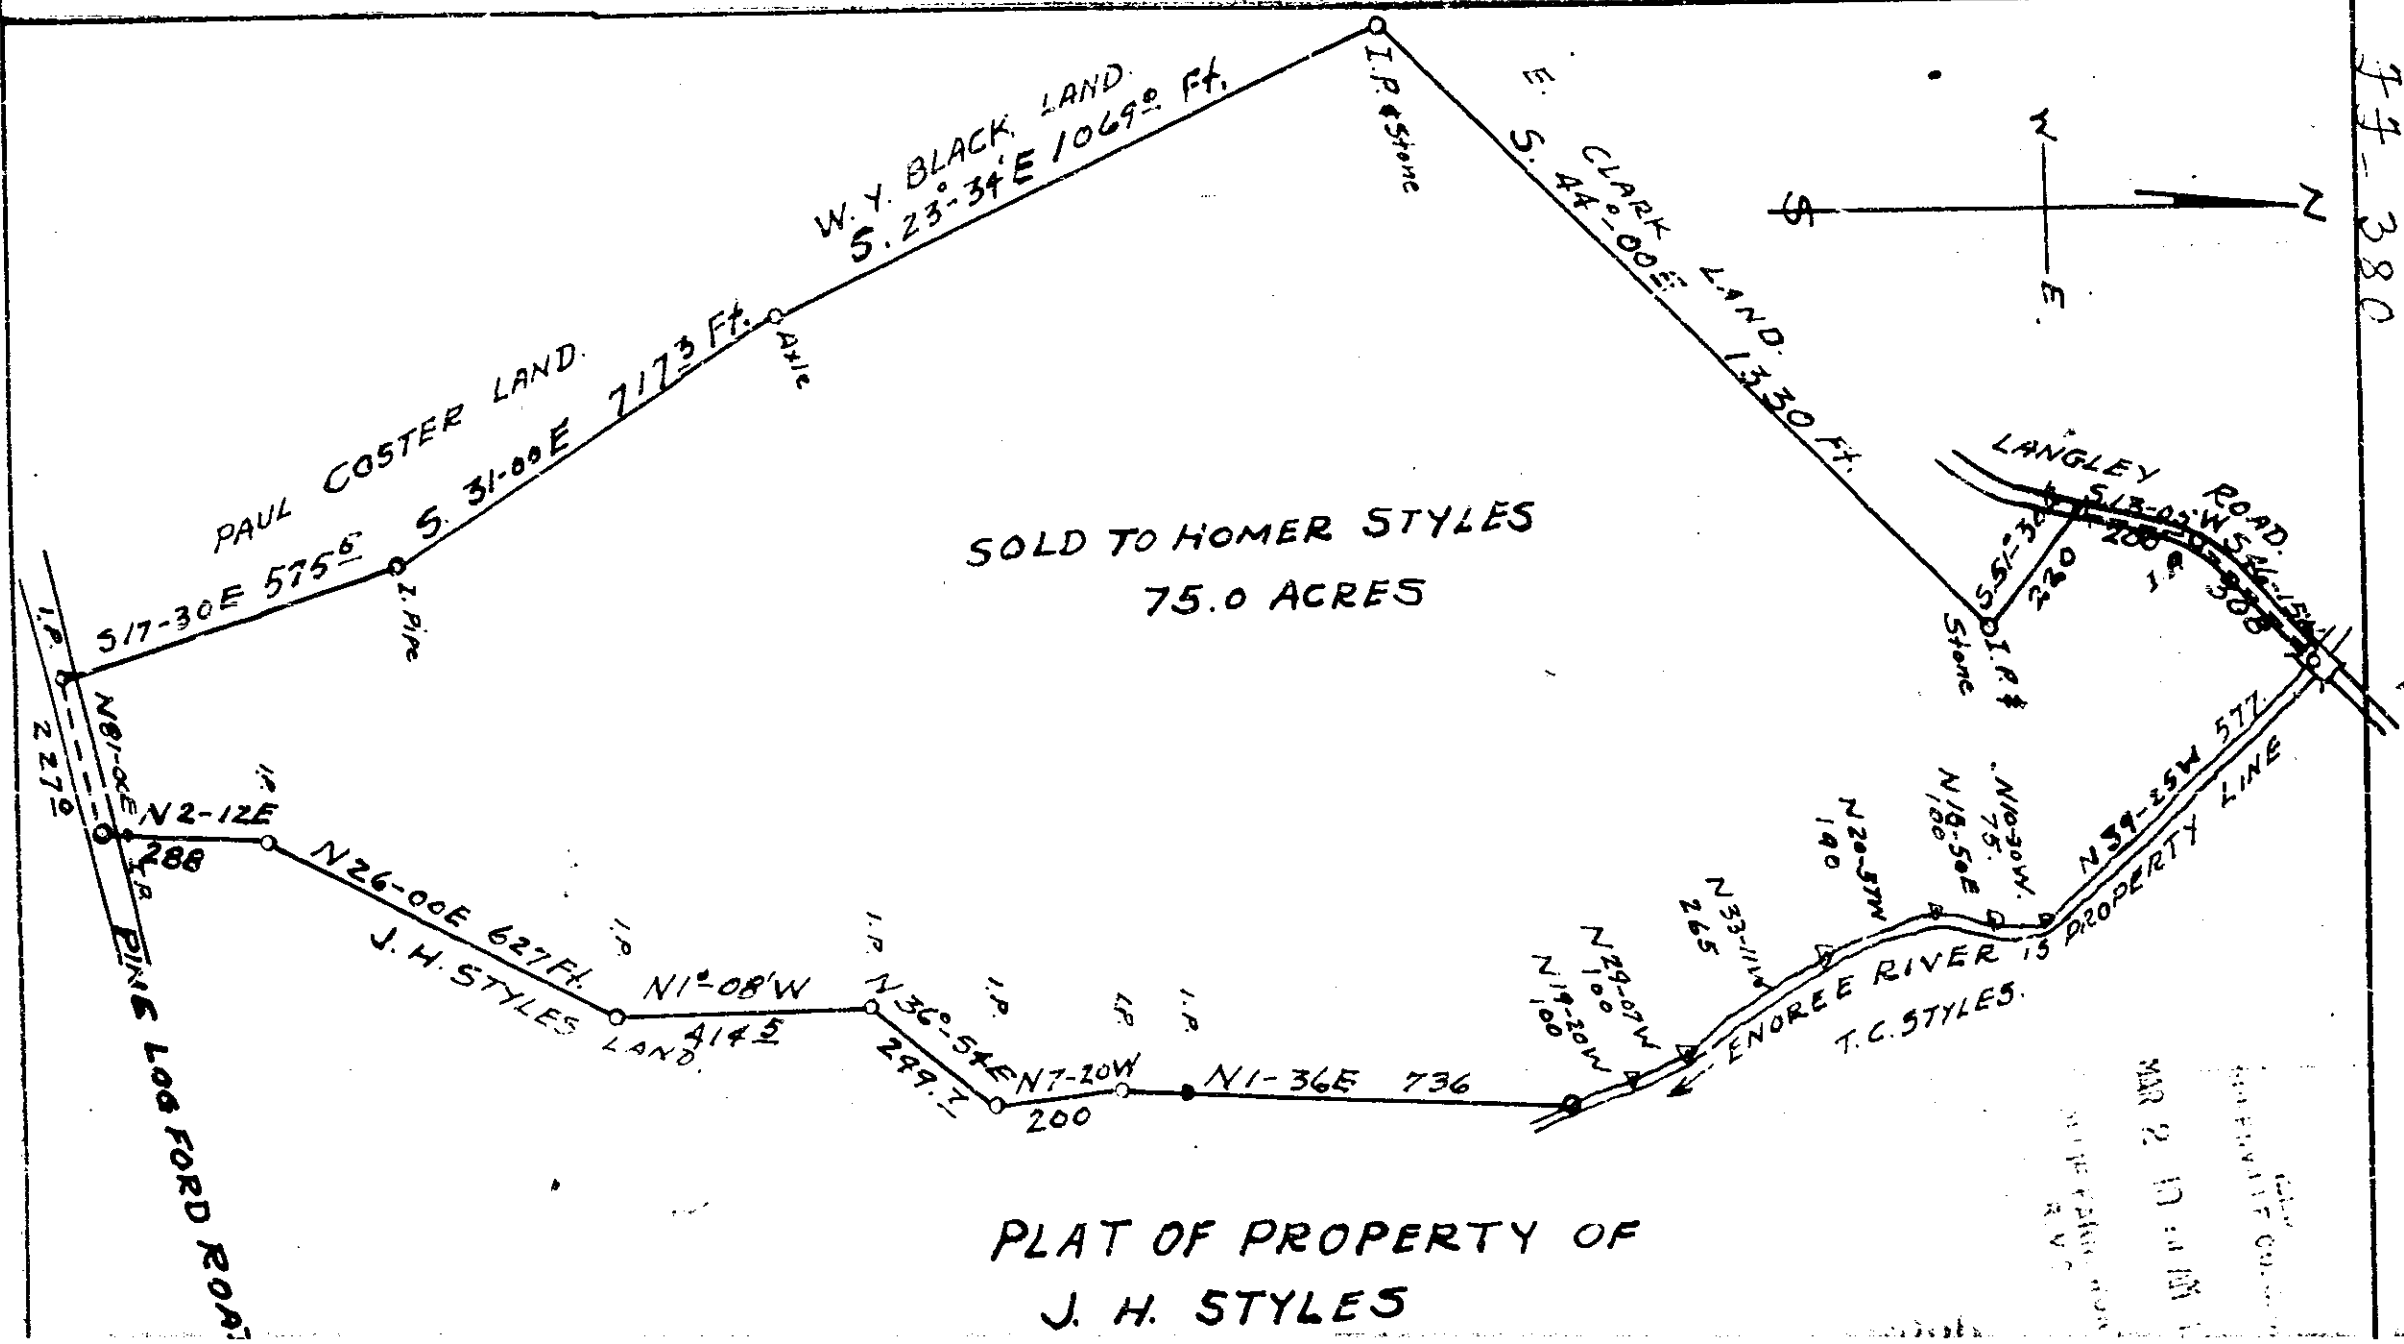

77-380
380

SOLD TO HOMER STYLES
75.0 ACRES

PLAT OF PROPERTY OF
J. H. STYLES
ONEAL TWP. GREENVILLE CO. S.C.

SURVEY FEB. 27, 1956 By Terry T. Dill #104.

Recorded March 2nd, 1956 at 10:50 A.M. #5566

MAR 2 1956

SCALE 1" = 300'

100 77-380